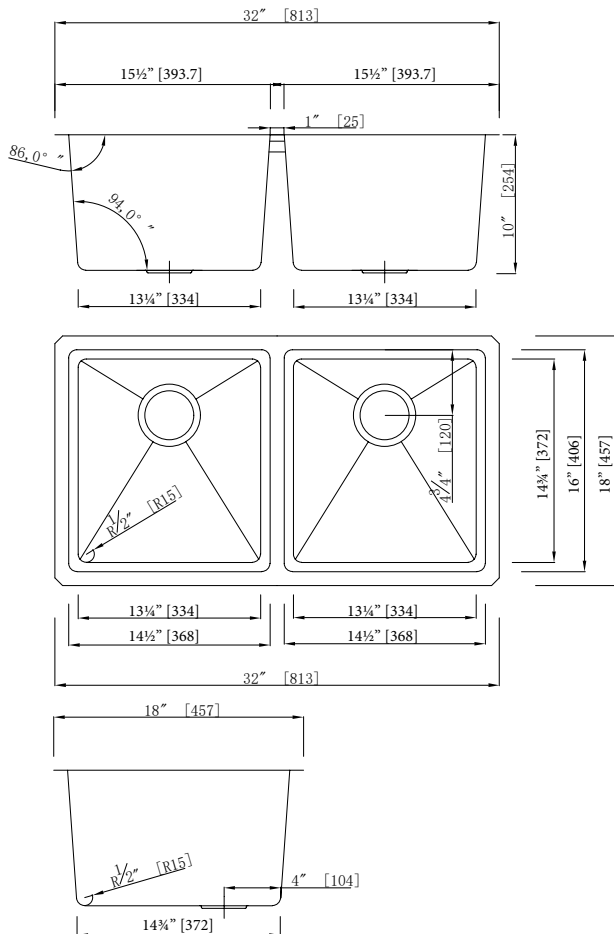

Warranty:

- Lifetime Limited Warranty

Available Color/Finish

Available Accessories:

- Bottom Grid(s): GSMZ-BG5050
- Basket Strainer: DSA-PBSSS